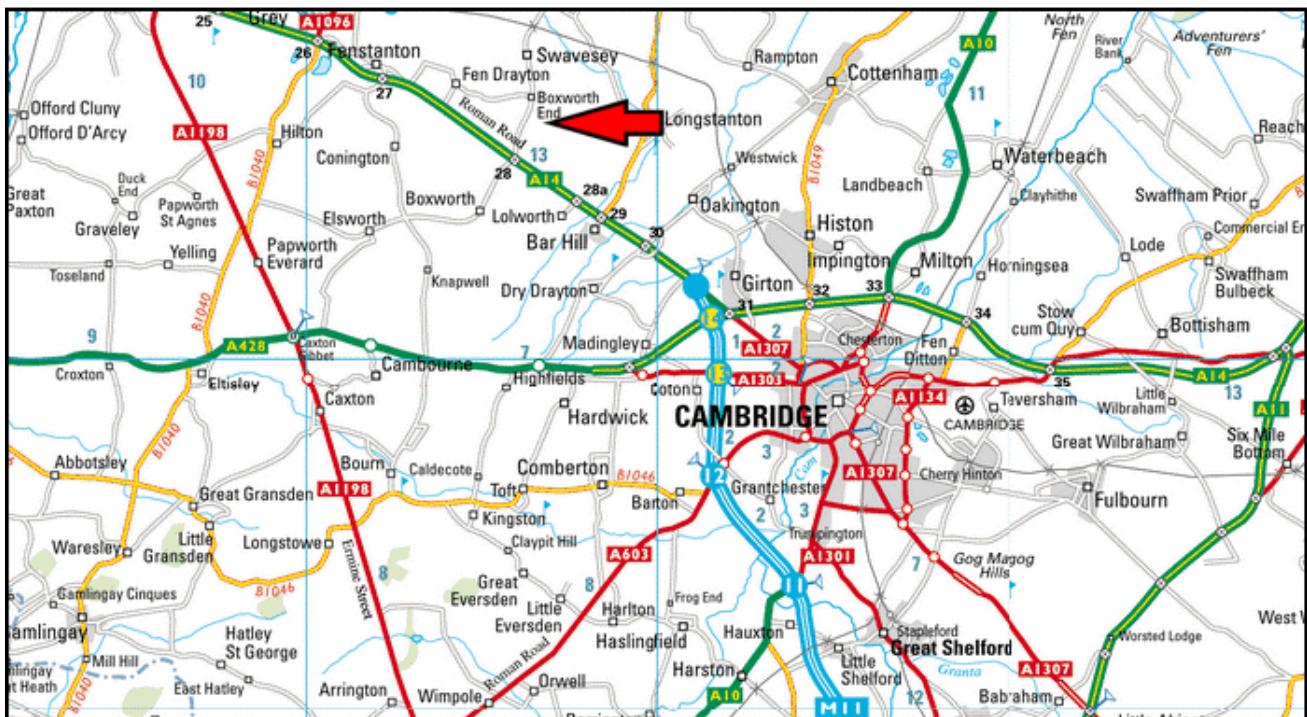

TranscenData Europe Limited

4 Carisbrooke Court
Anderson Road
Buckingway Business Park
Swavesey
Cambridge CB24 4UQ
England

Telephone: +44 (0)1954 234300
Fax: +44 (0)1954 234349

Arriving by Road....

TranscenData Europe is situated just off Junction 28 of the A14.

From London and the South:

1. Take Junction 28 off the A14 and follow signs for Swavesey.
2. Once you have crossed over the A14, turn right at the T-junction (towards Swavesey).
3. Take the next right into Buckingway Business Park.

We are located at the far end of Anderson Road.

From the Midlands and the North:

1. Take Junction 28 off the A14 and follow signs for Swavesey.
2. Take the next right into Buckingway Business Park.

We are located at the far end of Anderson Road.

Area Map: